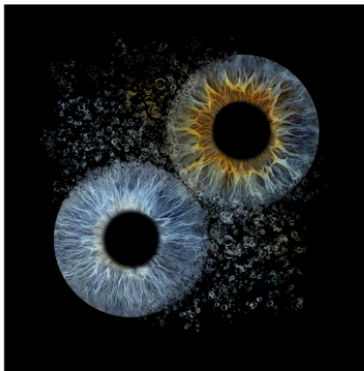

20X30 1-UP \$575 2-UP \$610 3-UP \$640 4-UP \$670  
24X36 1-UP \$825 2-UP \$855 3-UP \$885 4-UP \$915

PRODUCT CODE: #805MP

**METAL PANO**

Metal Sublimation Prints boasts a glistening surface and fantastic color range. Metal sublimation prints are ideal for our Iris Photos

8X10 \$125  
11X14 \$175  
16X20 \$225  
20X30 \$379

PRODUCT CODE: #805DA

**GIFTS- DESK ACRYLIC**

We have the perfect gift to liven up your desk or office!

4X6 \$179  
5X7 \$249

PRODUCT CODE: #805DF

**DIGITAL FILE**