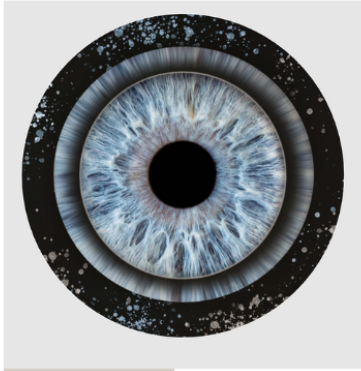

**BLACK FRIDAY SPECIAL:**  
**Session Fee Waived (\$50 value) +**  
**Free Digital Download with any Metal Print order! (\$80 value)**

PRODUCT CODE: #805MR

**METAL ROUND**

Metal Sublimation Prints boasts a glistening surface and fantastic color range. Metal sublimation prints are ideal for our Iris Photos

24" 1-UP \$675  
36" 1-UP \$825

PRODUCT CODE: #805MS

**METAL SQUARE**

Metal Sublimation Prints boasts a glistening surface and fantastic color range. Metal sublimation prints are ideal for our Iris Photos