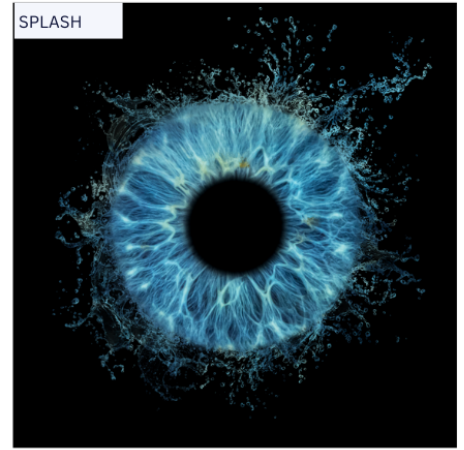

3. SPLASH

- 2 Eyes $79
- 3 Eyes $139
- 4 or More $179