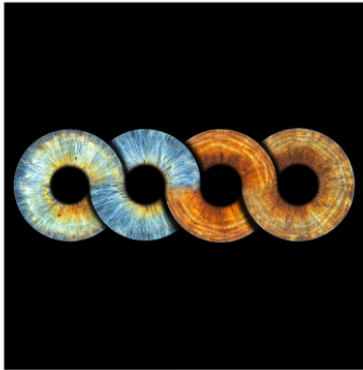

24" 1-UP \$675  
36" 1-UP \$825

PRODUCT CODE: #805MS

**METAL SQUARE**

Metal Sublimation Prints boasts a glistening surface and fantastic color range. Metal sublimation prints are ideal for our Iris Photos

16" 1-UP \$335 2-UP \$365 3-UP \$395 4-UP \$415  
24" 1-UP \$545 2-UP \$575 3-UP \$605 4-UP \$635  
30" 1-UP \$900 2-UP \$930 3-UP \$960 4-UP \$990

PRODUCT CODE: #805ML

**METAL LANDSCAPE**

Metal Sublimation Prints boasts a glistening surface and fantastic color range. Metal sublimation prints are ideal for our Iris Photos

20X30 1-UP \$575 2-UP \$610 3-UP \$640 4-UP \$670  
24X36 1-UP \$825 2-UP \$855 3-UP \$885 4-UP \$915

PRODUCT CODE: #805MP

**METAL PANO**

Metal Sublimation Prints boasts a glistening surface and fantastic color range. Metal sublimation prints are ideal for our Iris Photos