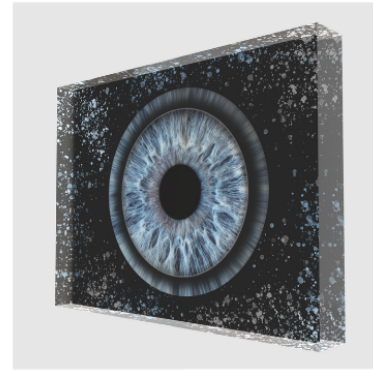

PRODUCT CODE: #805DA

GIFTS- DESK ACRYLIC

We have the perfect gift to liven up your desk or office!

4X6 $179
5X7 $249