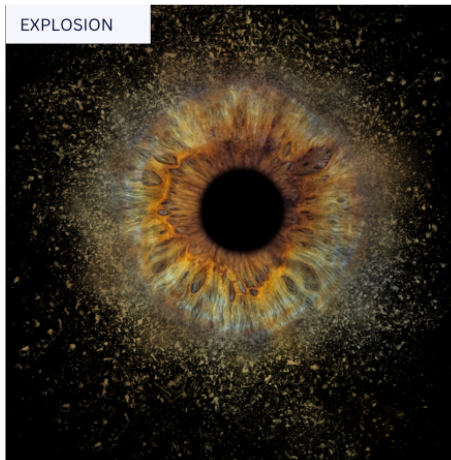

5. EXPLOSION

- 1 Eye $50
- 2 Eyes $79
- 3 Eyes $139
- 4 or More $179